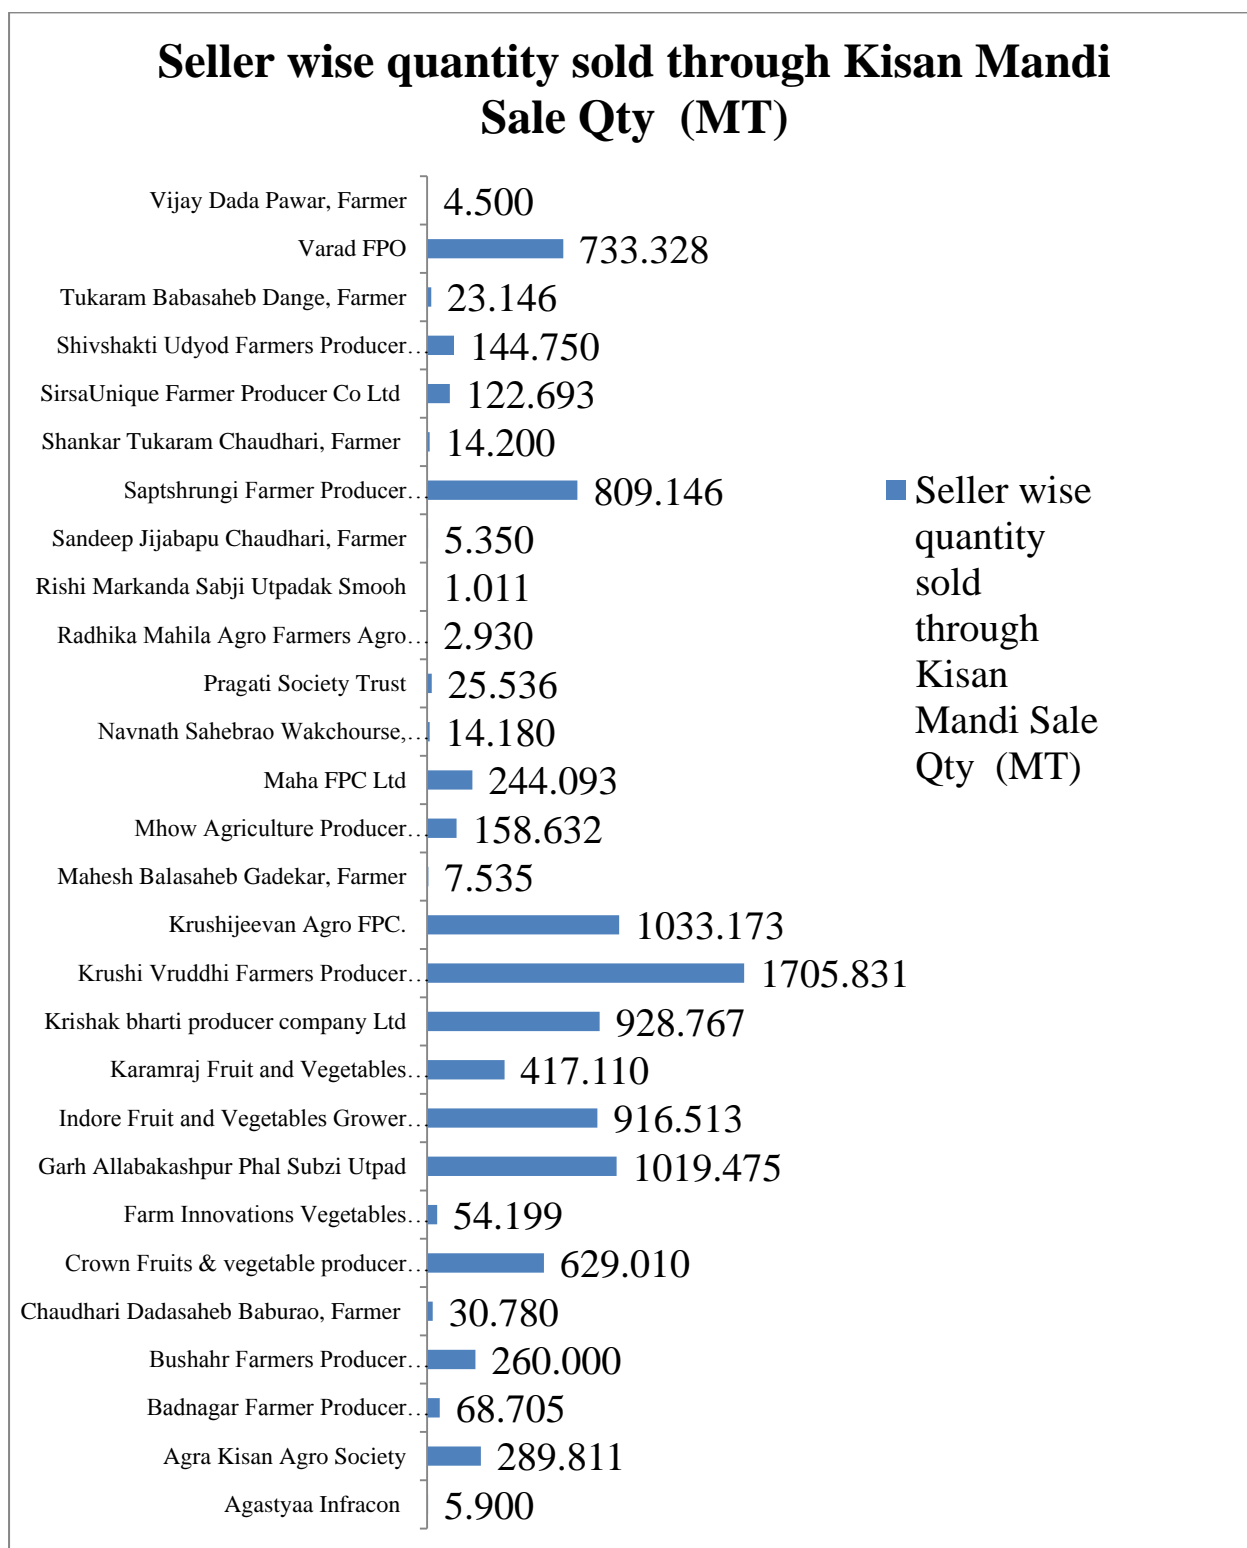

**Seller wise quantity sold through Kisan Mandi from August'18 to August'19 Sale Qty (MT)**

**Seller wise quantity sold through Kisan Mandi from August'18 to August'19 Sale Amount Rs in Lac**