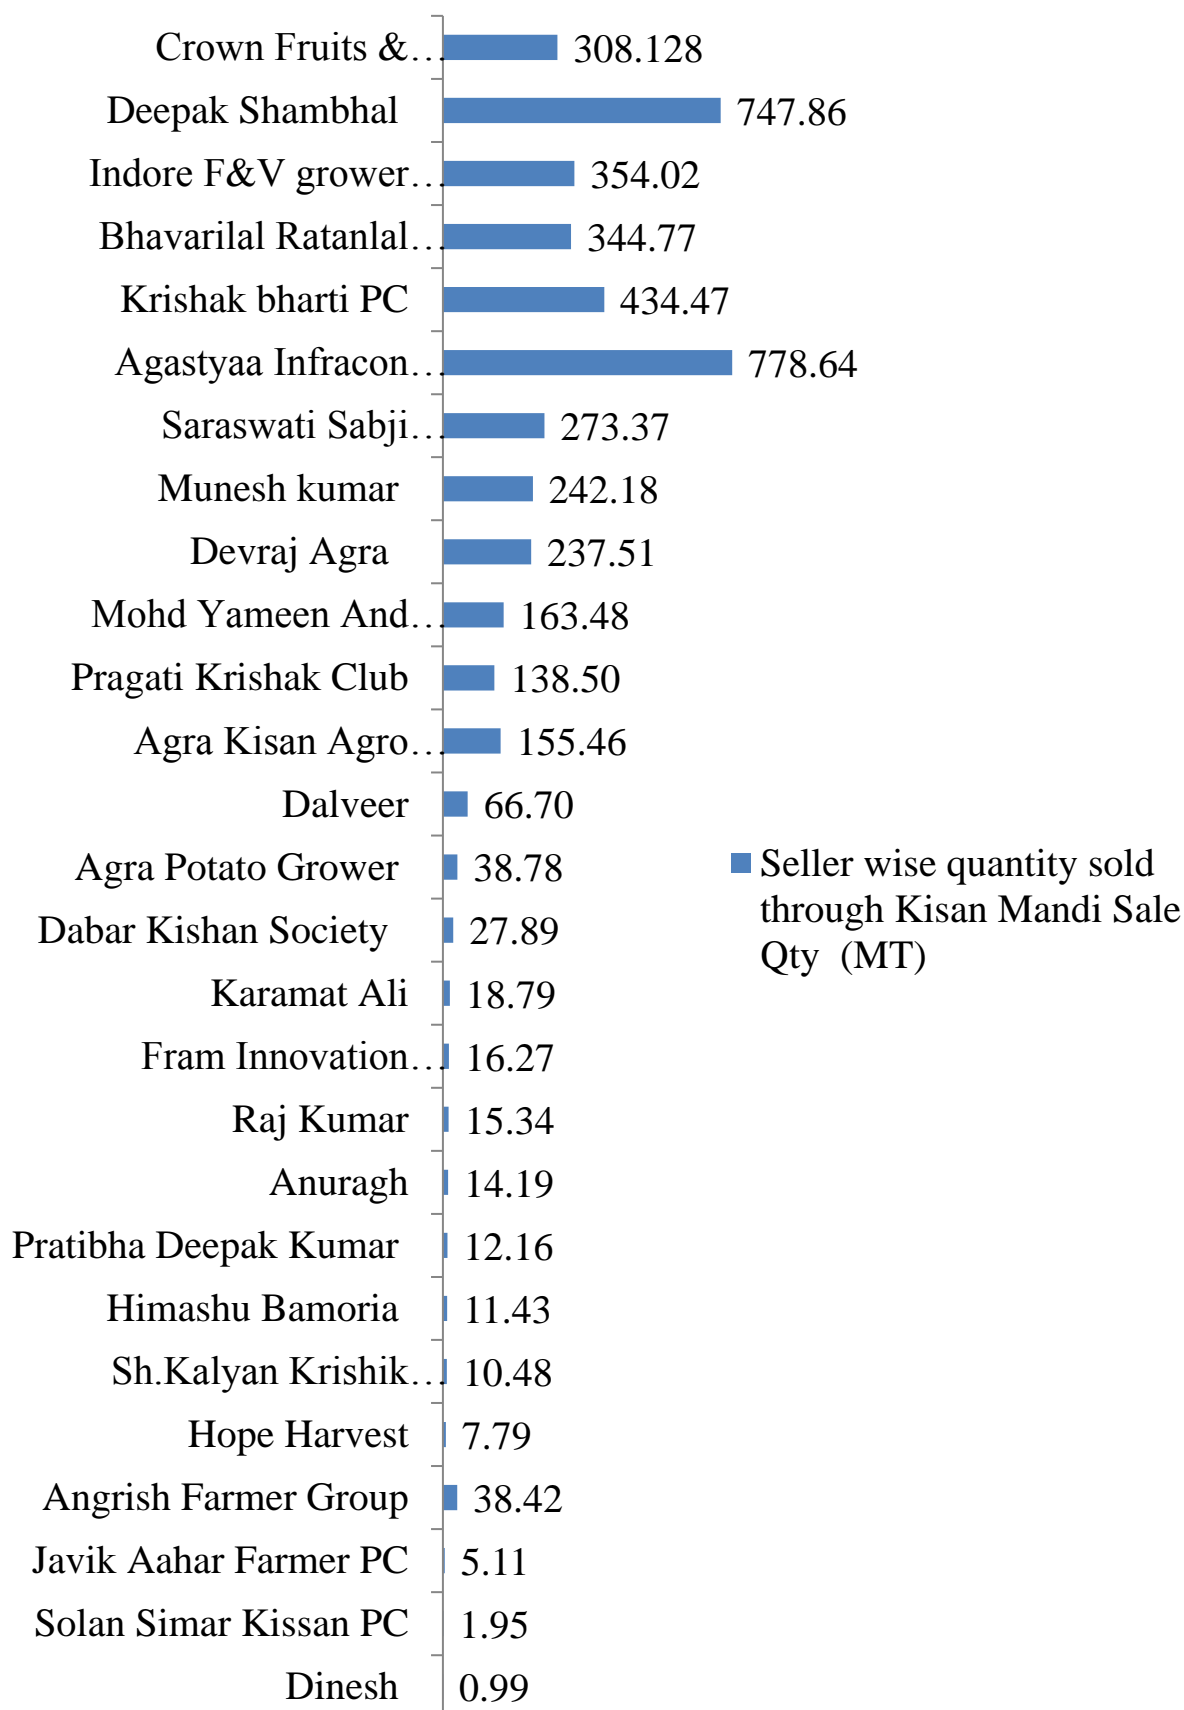

Seller wise quantity sold through Kisan Mandi Sale Qty (MT)

Seller wise quantity sold through Kisan Mandi Sale Value(Rs) In Lack