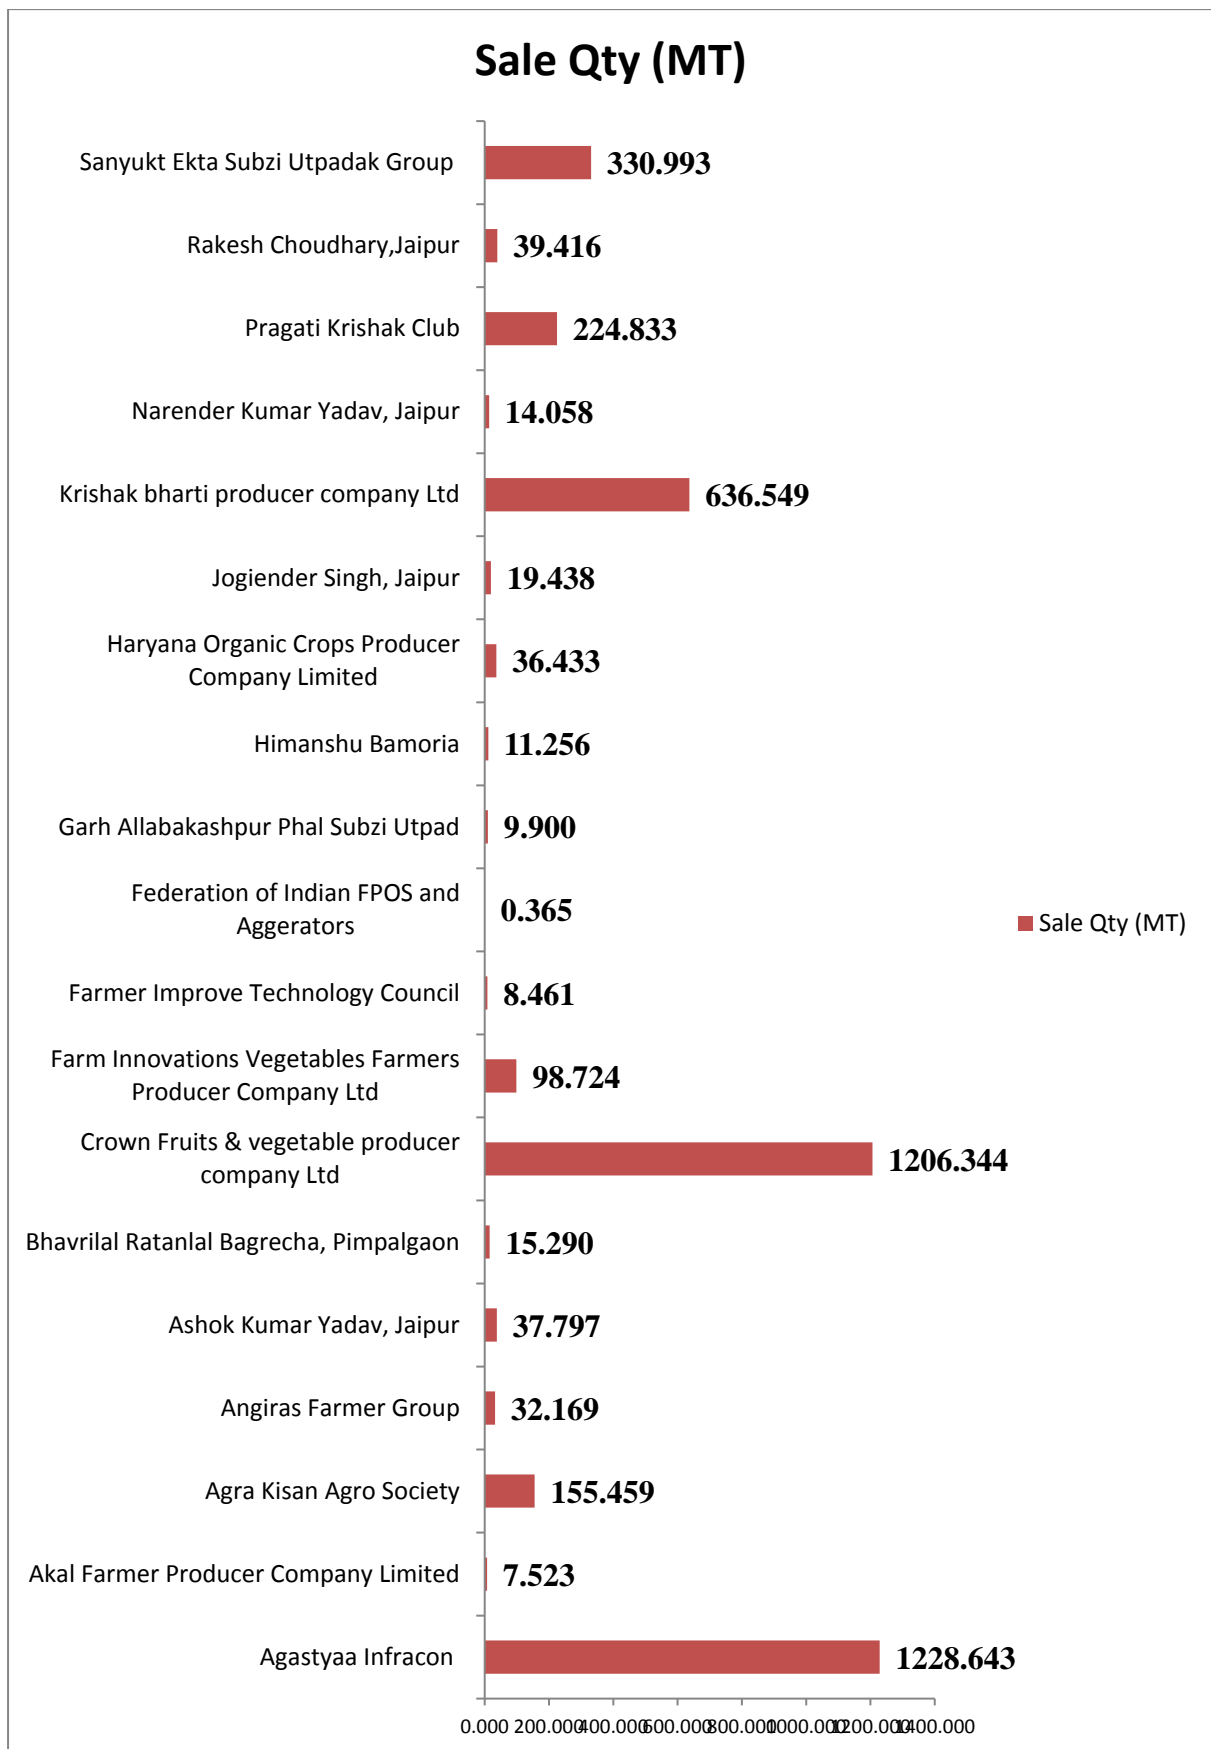

Seller wise quantity sold through Kisan Mandi Sale Qty (MT)

Seller wise quantity sold through Kisan Mandi Sale Amount Rs in Lac