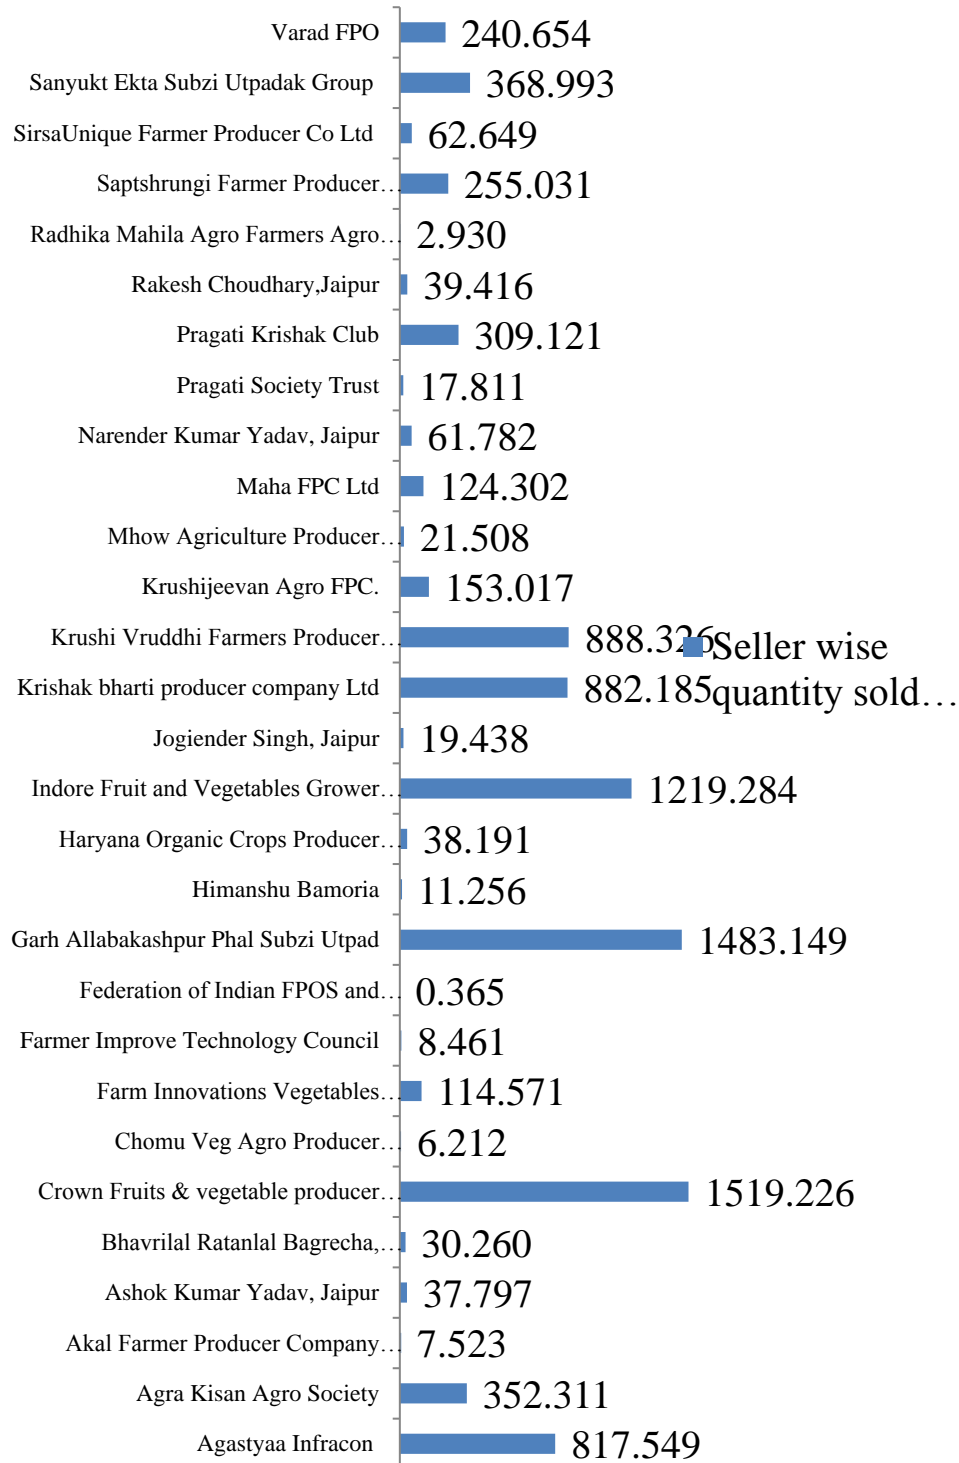

**Seller wise quantity sold through Kisan Mandi from Jan'18 to January'19 Sale Qty (MT)**

**Seller wise quantity sold through Kisan Mandi Sale Qty (MT)**

**Seller wise quantity sold through Kisan Mandi from Jan'18 to January'19 Sale Amount Rs in Lac**