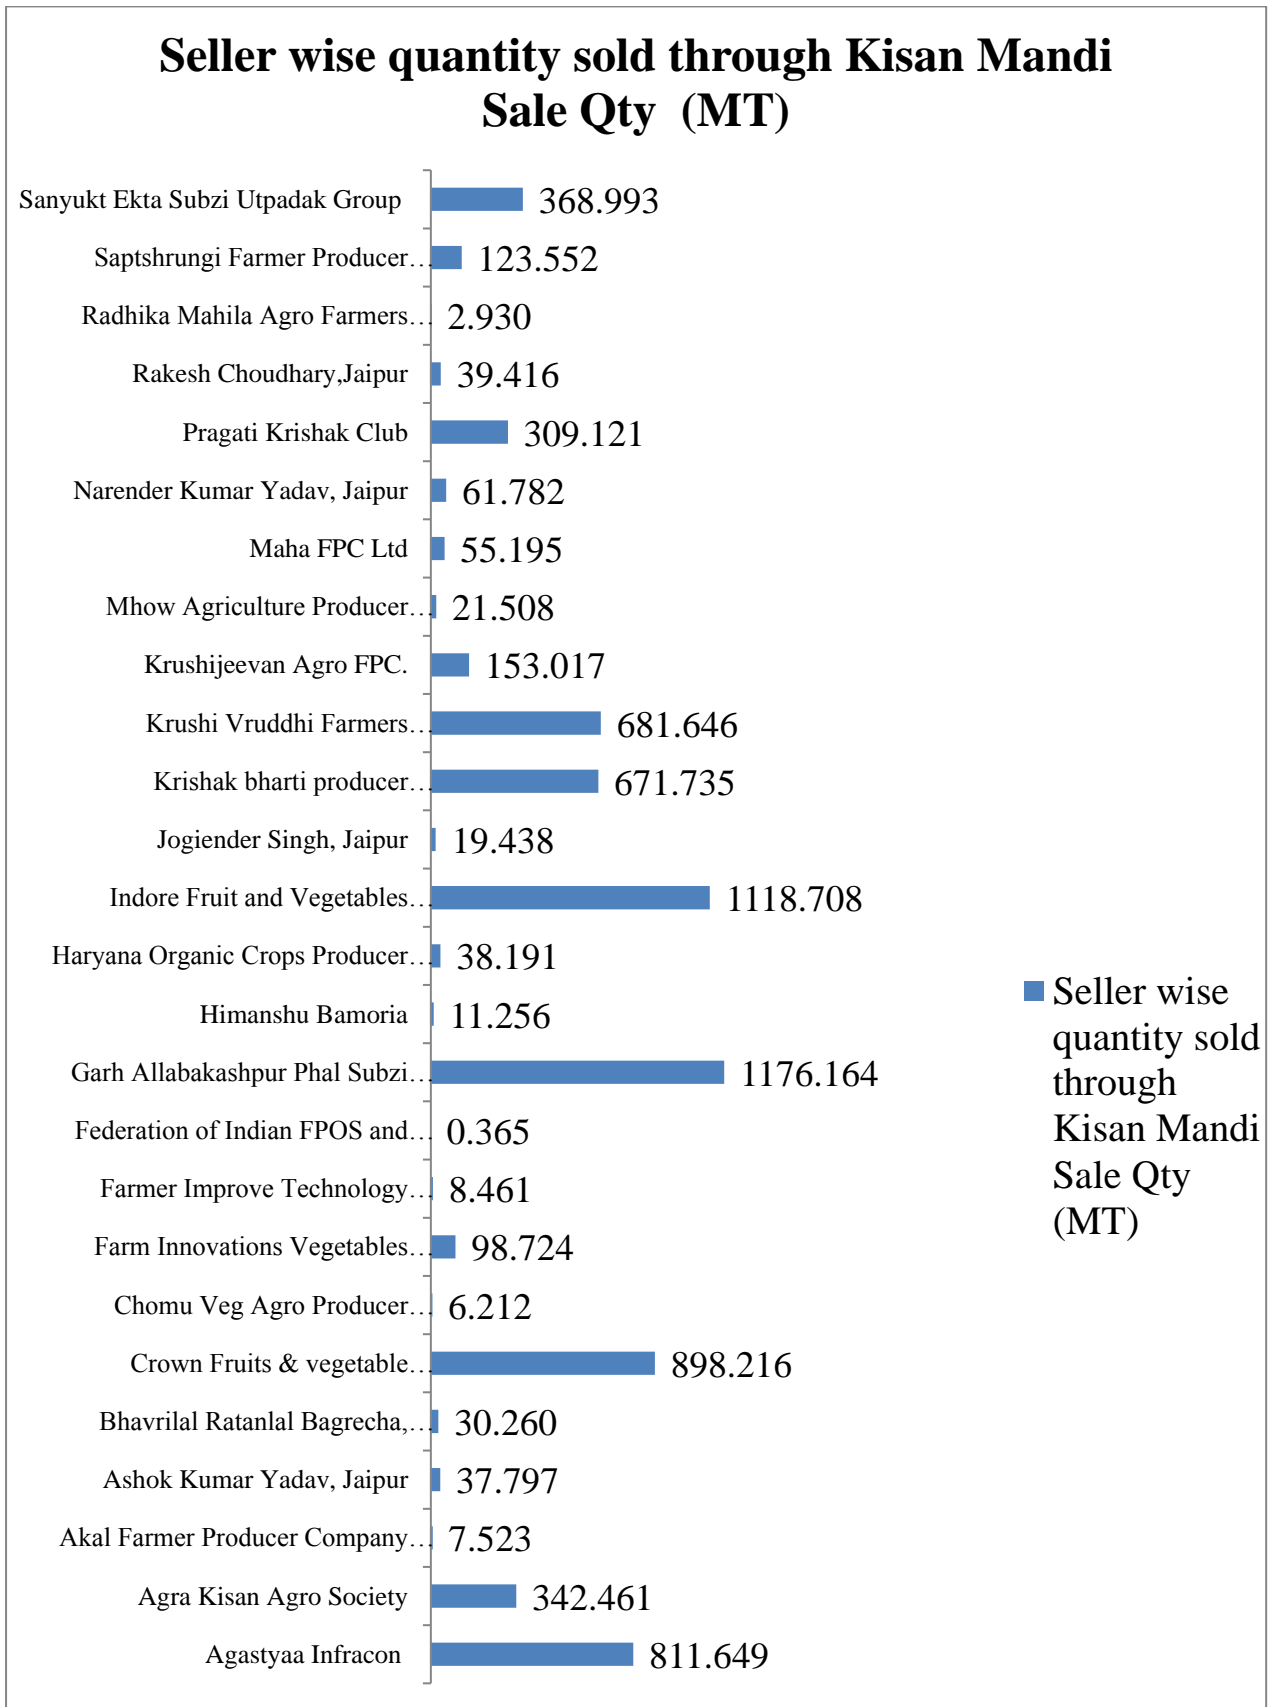

**Seller wise quantity sold through Kisan Mandi from Jan'18 to October'18 Sale Qty (MT)**

**Seller wise quantity sold through Kisan Mandi from Jan'18 to October'18 Sale Amount Rs in Lac**