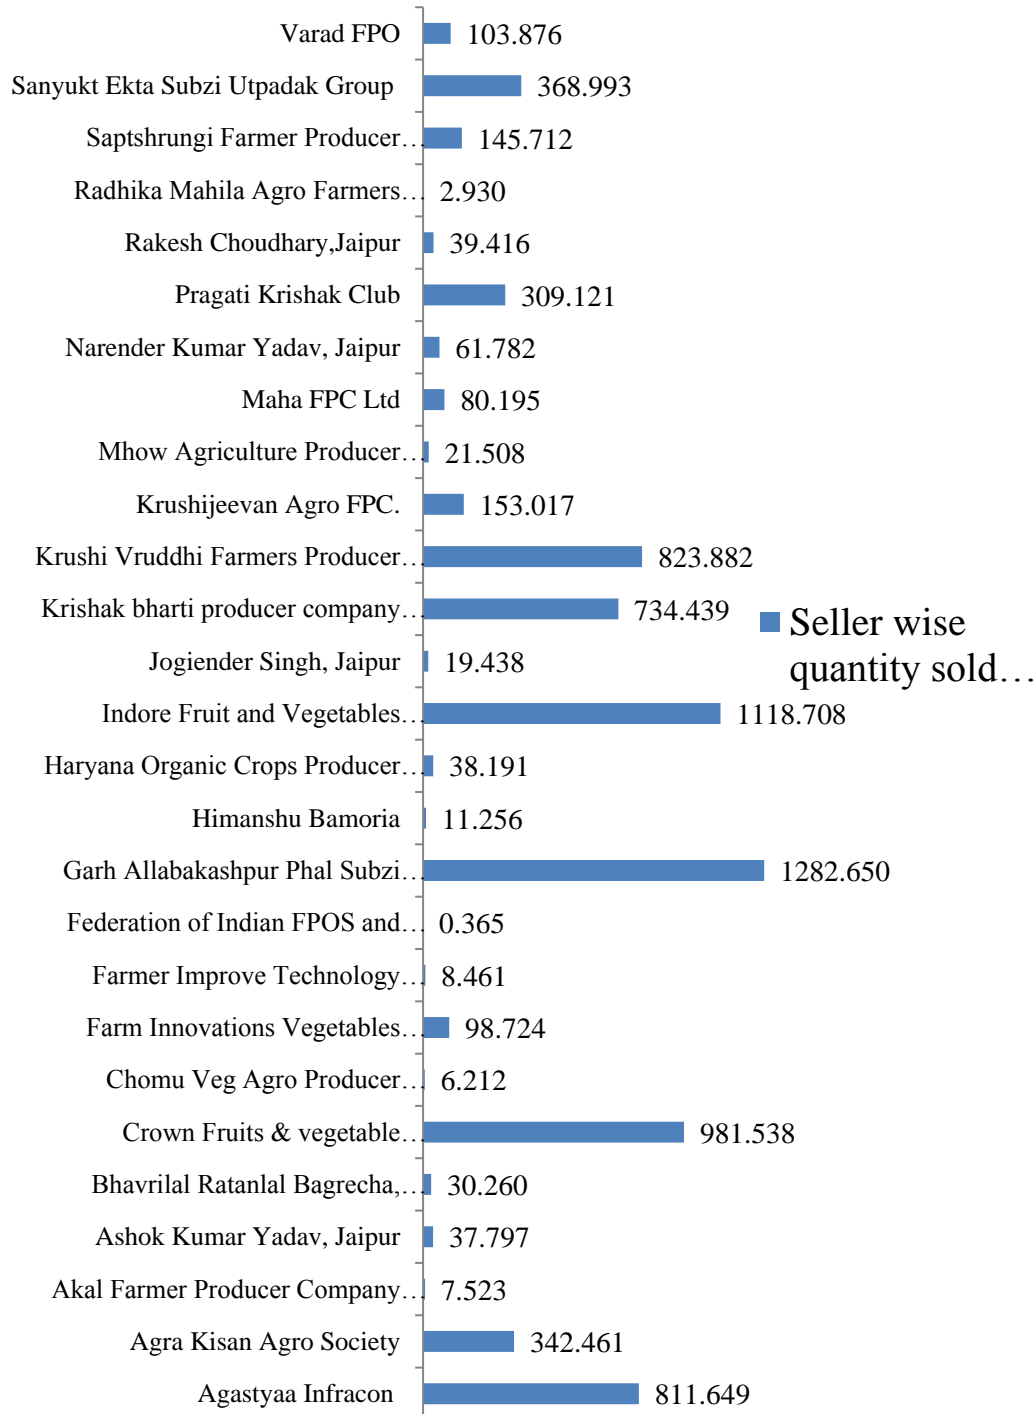

Seller wise quantity sold through Kisan Mandi from Jan'18 to November'18 Sale Qty (MT)

**Seller wise quantity sold through Kisan Mandi
Sale Qty (MT)**

Seller wise quantity sold through Kisan Mandi from Jan'18 to November'18 Sale Amount Rs in Lac